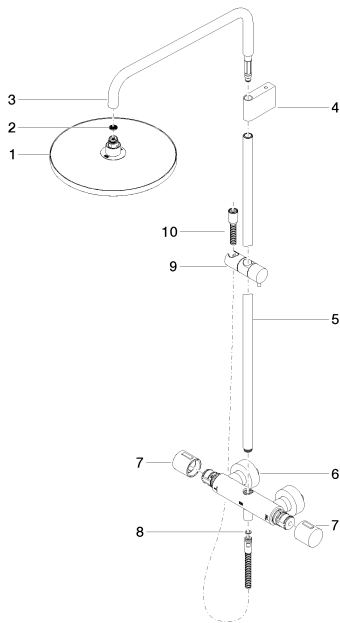

Shower - IMO

Exposed shower set - polished chrome

Article number: 34 460 979-00 0010

- Projection 17-3/4"
- Rainshower
- Rain shower Ø 11-3/4"
- Rain shower with descaling system
- Rain shower water flow rate limited to max. 1.8 gpm
- Diverter with integrated volume control and integrated stops
- Flanges Ø 2-3/4"
- Height from center of faucet to bottom of rainhead 38-3/4"
- Height from center of faucet to top of shower arm 46-1/8"
- Center to center 5-7/8" ± 1/2"
- Metal shower hose 68-7/8" with anti-twist device
- 1/2" connection
- Slide bar
- Internal backflow preventer.
- NOTE: Hand shower sold separately. Please see hand shower options under the miscellaneous articles section of each series.

polished chrome

Accessory is required for this item.

Shower - IMO
Exposed shower set - polished chrome
Article number: 34 460 979-00 0010

Dimensional drawing

1:10

All dimensions in mm / inch = mm x 0,0394

Shower - IMO

Exposed shower set - polished chrome

Article number: 34 460 979-00 0010

Other surface finishes

platinum matte

34 460 979-06 0010

platinum

34 460 979-08 0010

Brushed Durabrass

Required article

35 080 970-90 0010

Rough-in adapter -

Shower - IMO
Exposed shower set - polished chrome
Article number: 34 460 979-00 0010

Spare parts list

Number	Item Number	Designation	Number of units
1	04 12 05 091 10-00	shower	1
2	09 23 01 039 90	sieve	1
3	90 28 22 348 00-00	pipe	1
4	90 17 11 150 00-00	holder	1
5	90 28 22 349 00-00	pipe	1
6	04 17 01 250 00-00	connection	1
7	90 17 33 015 00-00	handle	2
8	09 14 20 026 90	seal	1
9	12 570 970-00	Slider - polished chrome	1
10	28 322 970-00	Metal shower hose 1/2" x 3/8" x 68-7/8" - polished chrome	1