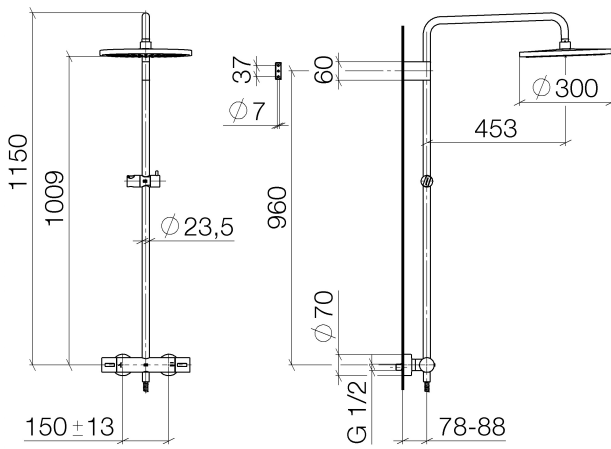

Shower - IMO

Exposed shower set - polished chrome

Article number: 34 460 979-00 0010

- Projection 17-3/4"
- Rainshower
- Rain shower Ø 11-3/4"
- Rain shower with descaling system
- Rain shower water flow rate limited to max. 1.8 gpm
- Diverter with integrated volume control and integrated stops
- Flanges Ø 2-3/4"
- Height from center of faucet to bottom of rainhead 38-3/4"
- Height from center of faucet to top of shower arm 46-1/8"
- Center to center 5-7/8" ± 1/2"
- Metal shower hose 68-7/8" with anti-twist device
- 1/2" connection
- Slide bar
- Internal backflow preventer.
- NOTE: Hand shower sold separately. Please see hand shower options under the miscellaneous articles section of each series.

polished chrome

Accessory is required for this item.

Shower - IMO
Exposed shower set - polished chrome
Article number: 34 460 979-00 0010

Dimensional drawing

1:10

All dimensions in mm / inch = mm x 0,0394

Shower - IMO

Exposed shower set - polished chrome

Article number: 34 460 979-00 0010

Other surface finishes

platinum matte

34 460 979-06 0010

platinum

34 460 979-08 0010

Brushed Durabrass

Required article

35 080 970-90 0010

Rough-in adapter -

Shower - IMO
Exposed shower set - polished chrome
Article number: 34 460 979-00 0010

Spare parts list

Number	Item Number	Designation	Number of units
1	04 12 05 091 10-00	shower	1
2	09 23 01 039 90	sieve	1
3	90 28 22 348 00-00	pipe	1
4	90 17 11 150 00-00	holder	1
5	90 28 22 349 00-00	pipe	1
6	04 17 01 250 00-00	connection	1
7	90 17 33 015 00-00	handle	2
8	09 14 20 026 90	seal	1
9	12 570 970-00	Slider - polished chrome	1
10	28 322 970-00	Metal shower hose 1/2" x 3/8" x 68-7/8" - polished chrome	1